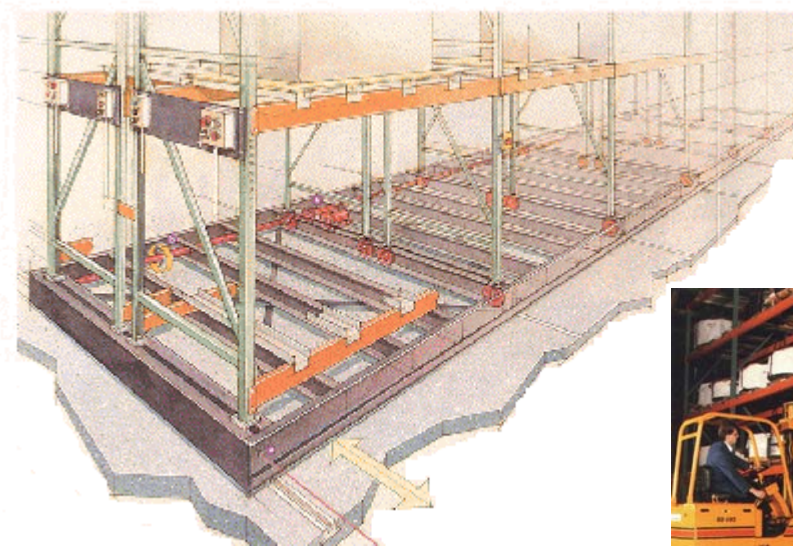

KARDEX® Heavy Duty Mobile Aisle Solutions for Pallet Storage

Vistamation Product Brief

The economic climate industry faces today is presenting new challenges. Streamlining and “do more with less” directives are allowing production managers less warehouse space while demands for increased productivity and profitability rise. Vistamation offers a solution to bringing these conflicting pressures in line. Mobile Aisle Systems can reclaim as much as 50% of your existing production / warehouse floor space in an extremely cost justifiable fashion. The ability to consolidate operations and/or delay a major facilities relocation will make a big impact to your bottom line.

Features:

- All load weight distributed directly over wheels, maximizing weight capacity.
- Dependable heavy-duty motor insures years of maintenance-free operation.
- Photoelectric sensor slows range movement as aisle closes; no bumper arm projecting in aisle.
- All wheels are driven by a full-length drive shaft for smooth operation.
- Warning horn sounds 3 seconds before range movement begins and continues throughout movement.
- Mechanical override permits continued operation in the event of a power failure.