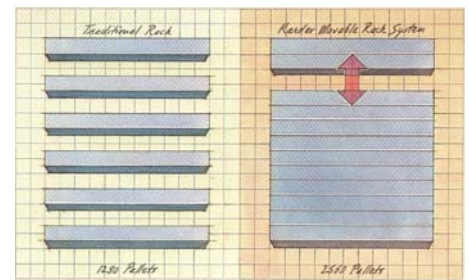

KARDEX® Heavy Duty Mobile Aisle Solutions for Pallet Storage

Vistamation Product Brief

The economic climate industry faces today is presenting new challenges. Streamlining and “do more with less” directives are allowing production managers less warehouse space while demands for increased productivity and profitability rise. Vistamation offers a solution to bringing these conflicting pressures in line. Mobile Aisle Systems can reclaim as much as 50% of your existing production / warehouse floor space in an extremely cost justifiable fashion. The ability to consolidate operations and/or delay a major facilities relocation will make a big impact to your bottom line.

Features:

- All load weight distributed directly over wheels, maximizing weight capacity.
- Dependable heavy-duty motor insures years of maintenance-free operation.
- Photoelectric sensor slows range movement as aisle closes; no bumper arm projecting in aisle.
- All wheels are driven by a full-length drive shaft for smooth operation.
- Warning horn sounds 3 seconds before range movement begins and continues throughout movement.
- Mechanical override permits continued operation in the event of a power failure.